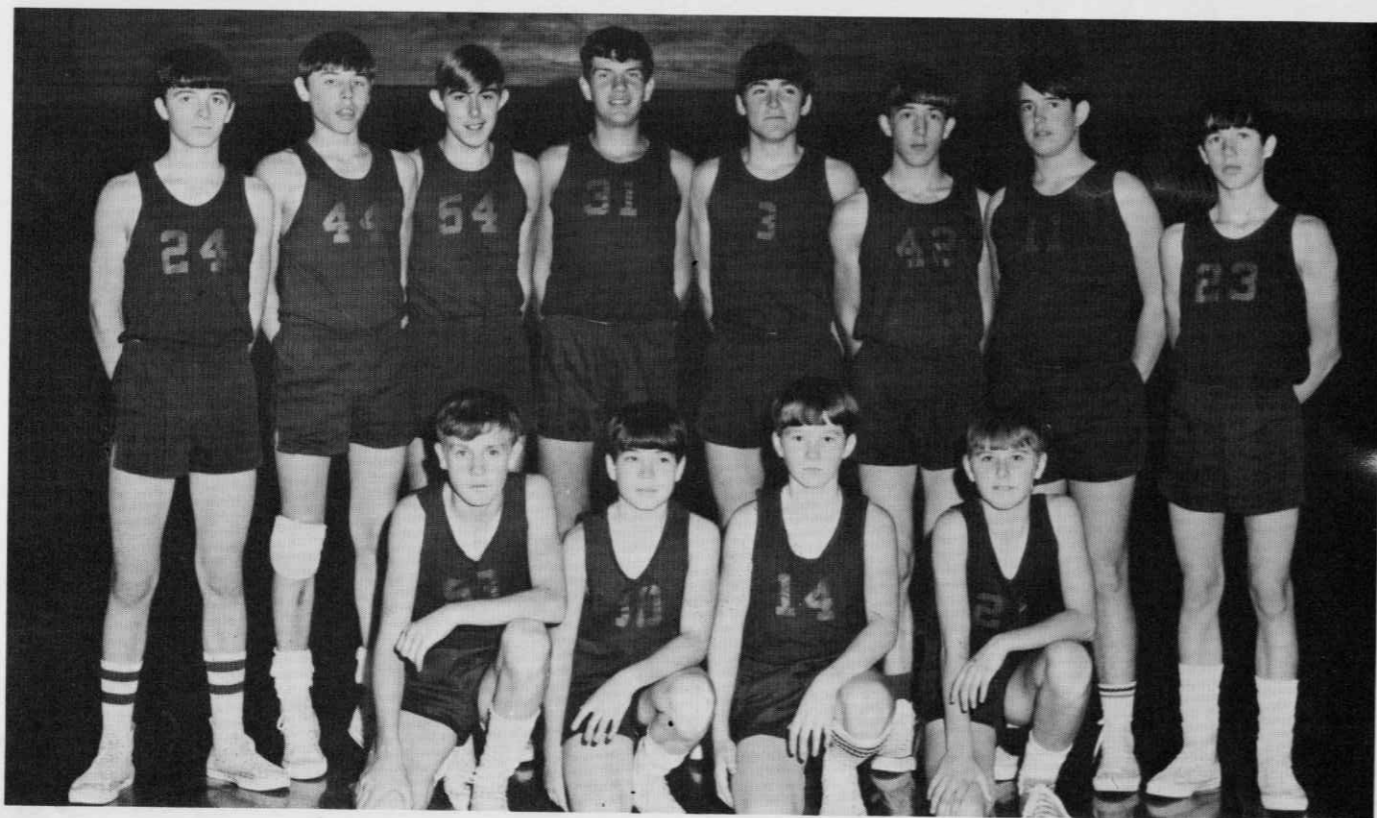

Freshman Team

Opposite Page: "B" Team, Tim Chasteen, Joe Clontz, Leslie Lafevers, Danny Mink, Daniel Smith, Ricky Lay, Lester Taylor, Jeff Burdette. Second row: David Whitehead, David Stokes, Bill Henderson, Bill Belcher, Jeff Halcomb, Monroe King, Danny Smith, Tim Brown, Roger Shafer, Mike Hammond, David Noe.

Opposite Page: Freshman Team, Danny Mink, Ricky Lay, Daniel Smith, Jeff Burdette. Second row: Tim Chasteen, Leslie Lafevers, Danny Smith, Monroe King, Tim Brown, Mike Hammond, David Noe, Lester Taylor.

At left: Pep Club

Left bottom: Ryan Riddle jumps for two points.