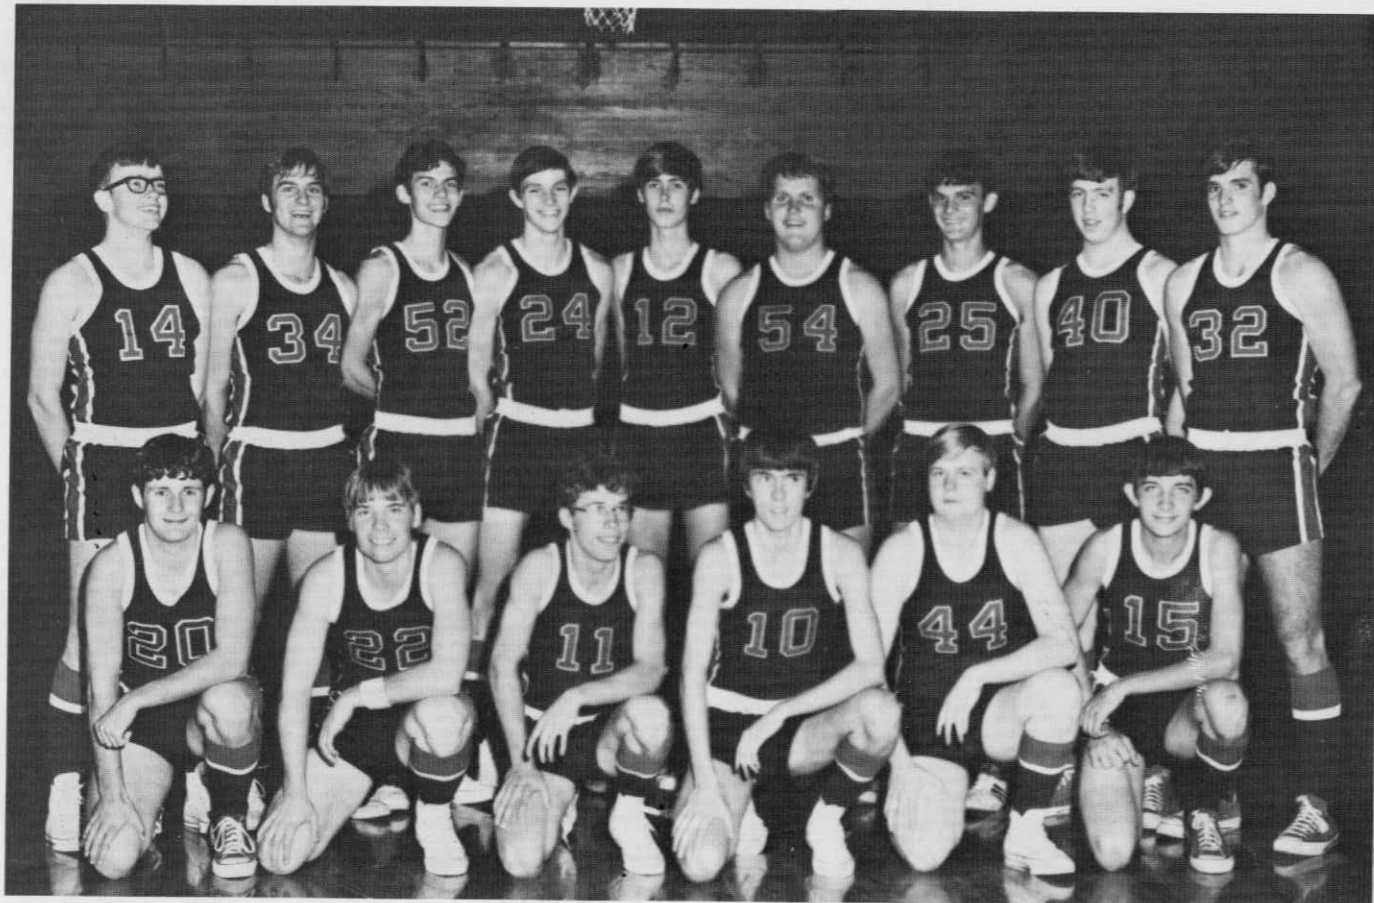

Rockets Improve With Experience

The Rockets returned this year with one letterman, Paul Travis. With a record of 9-8, the Rockets have shown greatly how they are able to play. Garlan VanHook leads all scorers with a total of 282 points. Casey Carroll leads the team in free-throws with a total of 24, missing only five. The leading rebounder, Paul Travis, has a total of 113 rebounds. Coach Bill Riddle, in his second year at Rockcastle County, has done a tremendous job with the formation of the team. We wish the Rockets lots of luck in the remaining games.

At Right: Ryan Riddle shoots for two points.
At Botom: First row; Casey Carroll, Ryan Riddle, David Collins, Dale Whitaker, Johnny Saylor, Jeff Laswell, Second row: Roger Reynolds, Paul Travis, Garlan VanHook, Eddie Hammond, Tony Arvin, Mak Bray, Randy Linville, Dwight Griffin, and John Clontz.
Opposite Page: Paul Travis (34) and Garlan VanHook (52) score points for the Rockets.